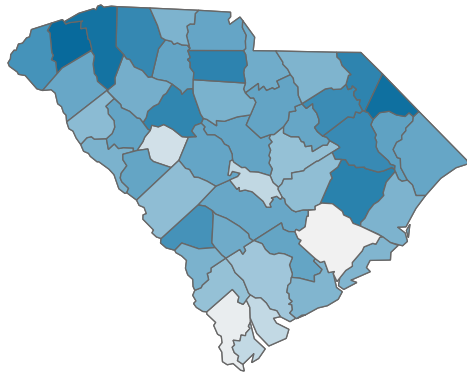

COVID-19 in South Carolina

As of 11:59 PM on 7/27/2021

Cases

614,912

Select Date Range & County to Filter Page Values

All values

COUNTY

All

Past 2 weeks Confirmed

8718

Rate of COVID-19 Cases per 10,000 population, by County

County Displayed: **South Carolina** | Dates Displayed: 3/4/2020 to 7/27/2021

[Use County Filter Above to View ZIP Code Counts](#)

Find your ZIP

All

Reported COVID-19 Cases, by Week of Report

County Displayed: **South Carolina** | Dates Displayed: 3/4/2020 to 7/27/2021

County Displayed: **South Carolina** | Dates Displayed: 3/4/2020 to 7/27/2021