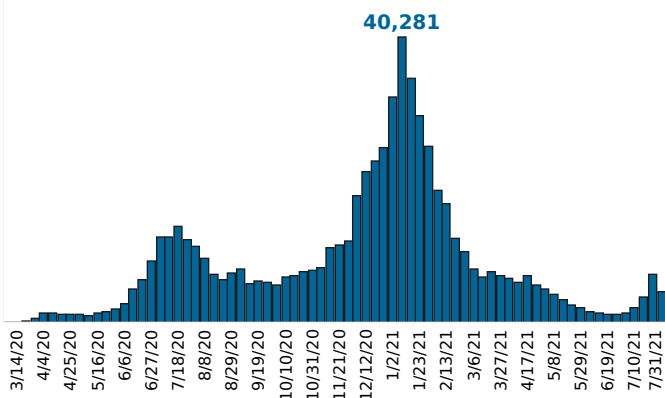

COVID-19 in South Carolina

As of 11:59 PM on 7/27/2021

Cases

614,912

Select Date Range & County to Filter Page Values

All values

COUNTY

All

Past 2 weeks Confirmed

8718

Rate of COVID-19 Cases per 10,000 population, by County

County Displayed: **South Carolina** | Dates Displayed: 3/4/2020 to 7/27/2021

[Use County Filter Above to View ZIP Code Counts](#)

Find your ZIP

All

Reported COVID-19 Cases, by Week of Report

County Displayed: **South Carolina** | Dates Displayed: 3/4/2020 to 7/27/2021

County Displayed: **South Carolina** | Dates Displayed: 3/4/2020 to 7/27/2021